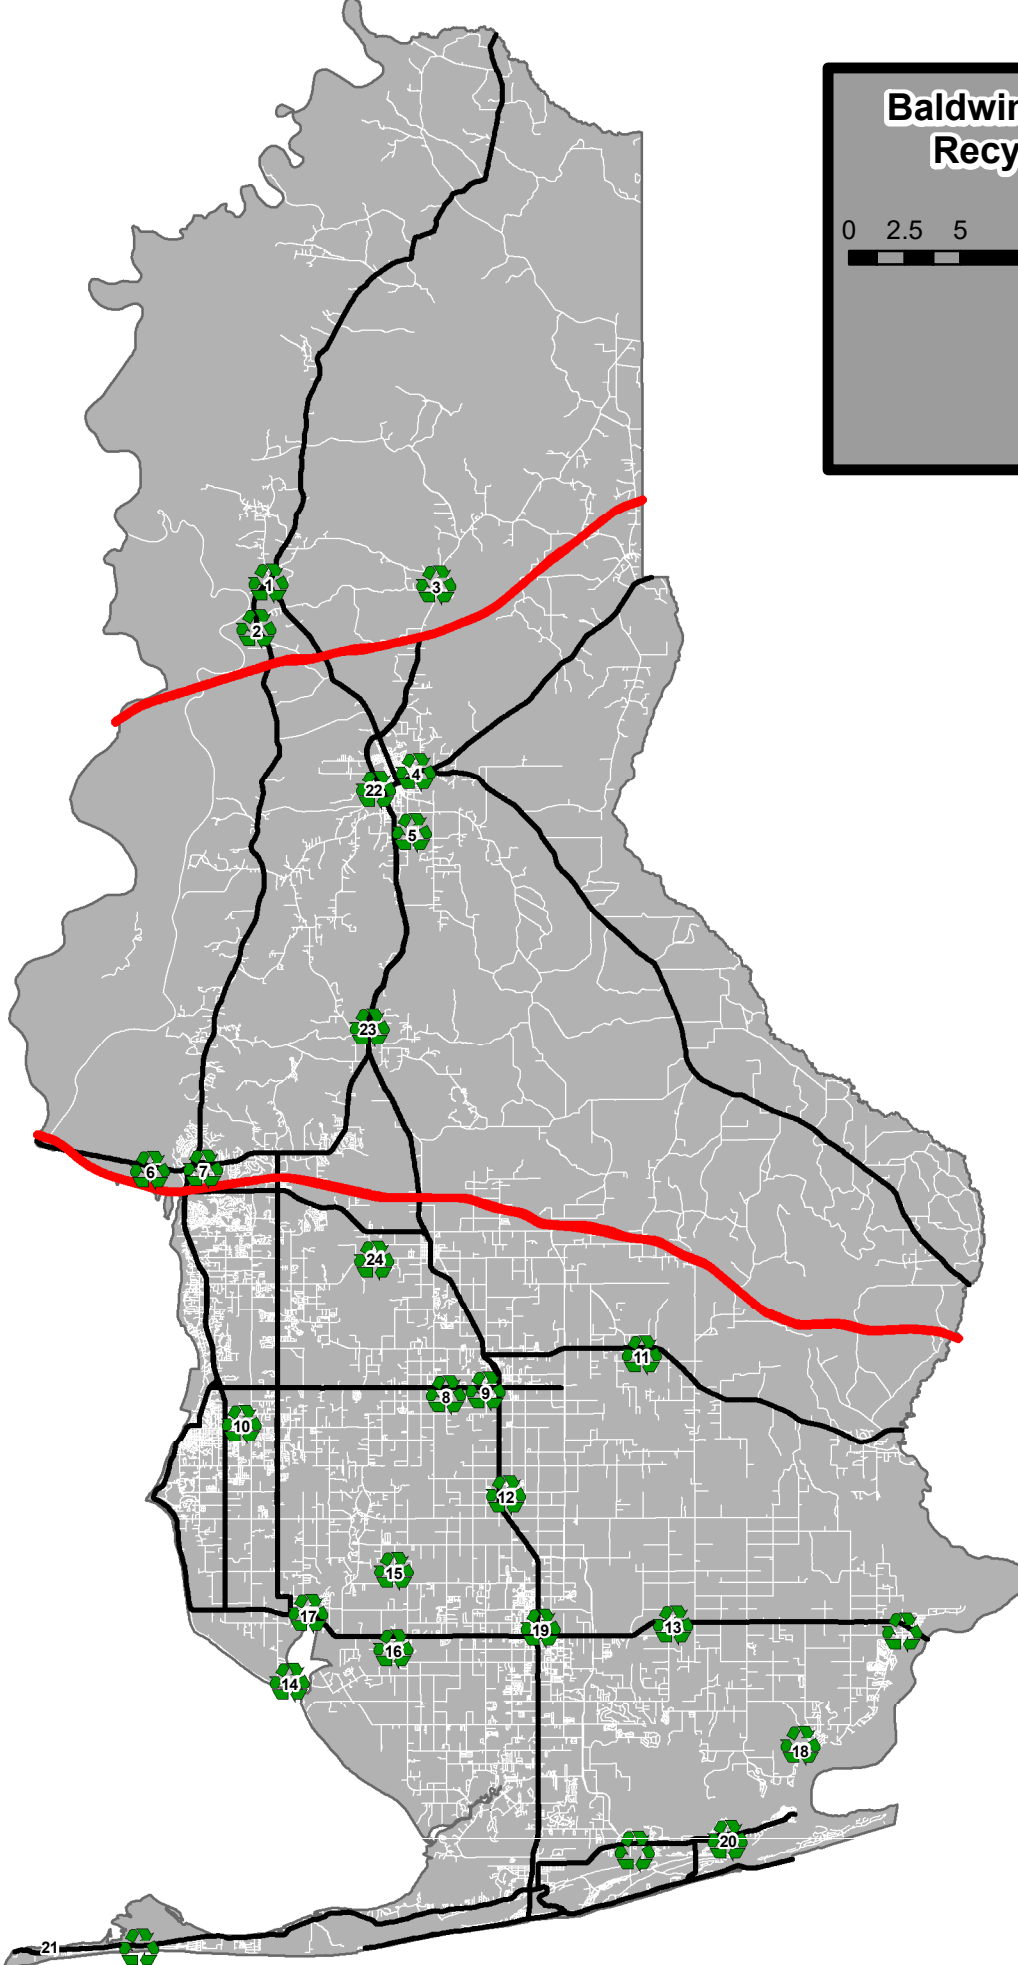

Baldwin County, Alabama Recycling Locations

0 2.5 5 10 15 20 Miles

Site	Location
1	Stockton Post Office
2	Bicentennial Park
3	Perdido VFD
4	Commission Administration
5	Bay Minette Transfer Station
6	5 Rivers Delta Center
7	Spanish Fort Kids Park
8	Little Hall
9	Robertsdale Central Annex
10	Fairhope Courthouse
11	Elsanor Community Center
12	Summerdale 1st & Jefferson St
13	Elberta VFD
14	Camp Beckwith
15	Magnolia Landfill
16	Magnolia Springs VFD
17	Weeks Bay Reserve
18	Perdido Beach VFD
19	Foley Courthouse
20	Orange Beach Walker Ln
21	Fort Morgan Pier
22	Bay Minette Public Works
23	Stapleton VFD
24	MacBride Landfill